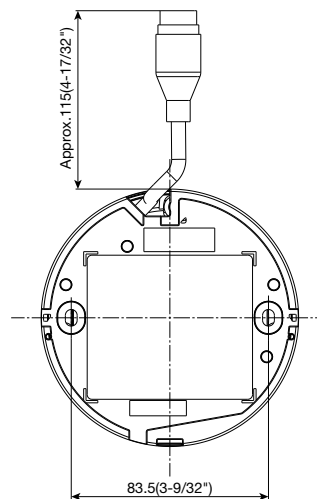

*4 Only when installation work is properly performed according to the Installation Guide and appropriate waterproof treatment is performed.

Appearance

Unit : mm (inches)

Optional Accessories

Mount Bracket / Dome Cover / Other