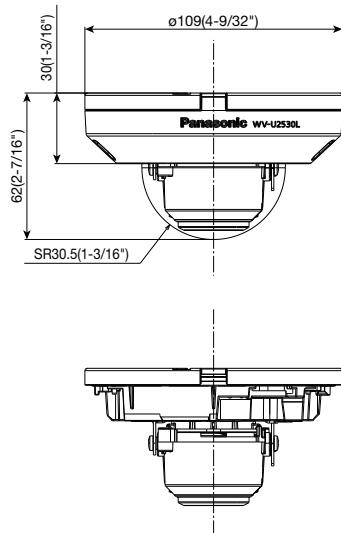

*4 Only when installation work is properly performed according to the Installation Guide and appropriate waterproof treatment is performed.

Appearance

Unit : mm (inches)

Optional Accessories

Mount Bracket / Dome Cover / Other