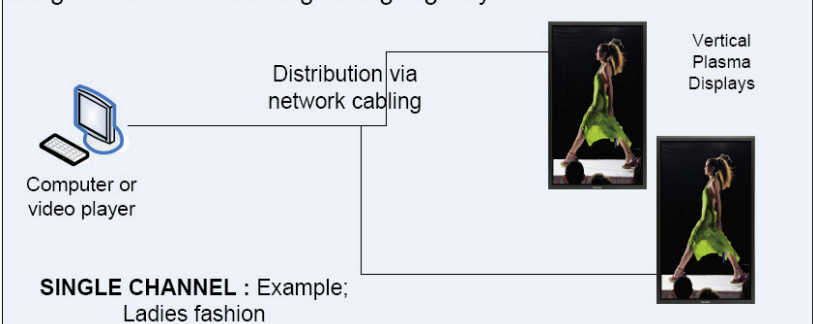

Single Channel Retail Digital Signage System

Local Contact

Name: Lisa Justice

Panasonic UK Ltd
Panasonic House
Willoughby Road
Bracknell, Berkshire

Address: RG12 8FP, United Kingdom

Tel. +44 77990071584

Email: lisa.justice@eu.panasonic.com

☐ Internal use only

☒ Consent given for external use

Panasonic AVC System Europe Company

A division of Panasonic Marketing Europe GmbH
Hagenauer Str. 43, D-65203, Wiesbaden, Germany

Email: plasmadisplaysolutions@eu.panasonic.com

www.panasonic.eu

Panasonic
ideas for life

Professional
Plasma Displays
Europe