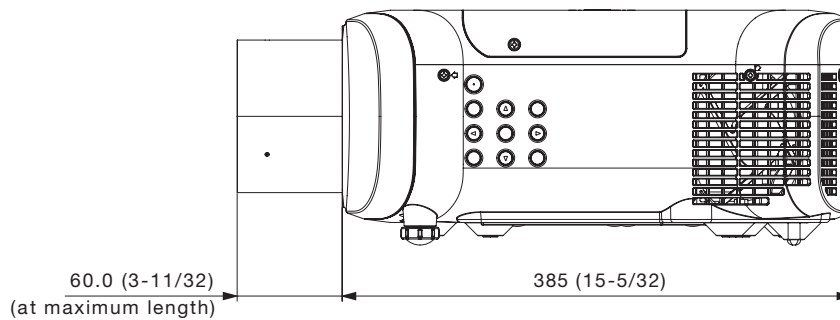

[GROUP B]

PT-EZ580 series: PT-EZ580/EZ580L/EW640/EW640L/EX610/EX610L/EW540/EW540L/EX510/EX510L
PT-EZ770Z series: PT-EZ770Z/EZ770ZL/EW730Z/EW730ZL/EX800Z/EX800ZL