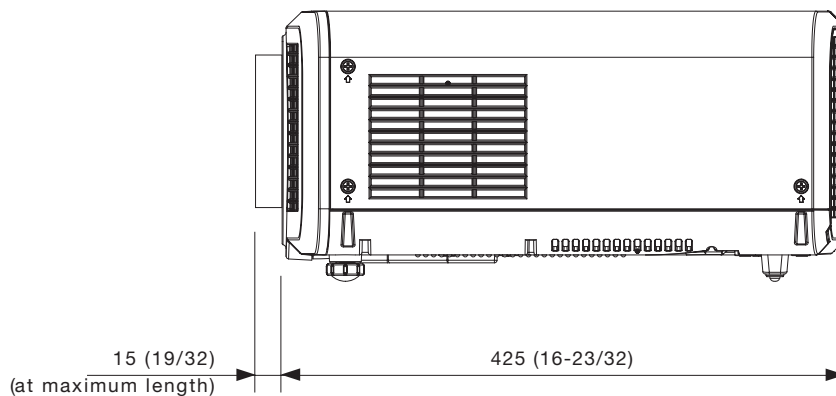

Specifications

| | |
|-------------------------|--|
| F value: | 1.7 – 2.3 |
| Focal distance (f): | 26.9 mm – 45.4 mm |
| Throw ratio: | WUXGA 1.7 - 2.8:1 for PT-MZ770/MZ670/MZ570/EZ770Z (16:10 aspect ratio) WXGA 1.7 - 2.8:1 for PT-MW730/MW630/MW530/EW730Z (16:10 aspect ratio) XGA 1.7 - 2.8:1 for PT-EX800Z (4:3 aspect ratio) |
| Dimensions (W × H × D): | 108 × 108 × 176*1 mm (4-1/4 × 4-1/4 × 6-17/32*1 inches) |
| Weight: | Approx. 0.9 kg*2 (2.0 lbs*2) |
| Applicable projector: | [GROUP A] PT-EZ570 series: PT-EZ570/EZ570L/EW630/EW630L/EX600/EX600L/EW530/EW530L/ EX500/EX500L [GROUP B] PT-EZ580 series: PT-EZ580/EZ580L/EW640/EW640L/EX610/EX610L/EW540/EW540L/ EX510/EX510L PT-EZ770Z series: PT-EZ770Z/EZ770ZL/EW730Z/EW730ZL/EX800Z/EX800ZL [GROUP C] PT-MZ670series: PT-MZ670/MZ670L/MZ570/MZ570L/MW630/MW630L/MW530/MW530L PT-MZ770series: PT-MZ770/MZ770L/MW730/MW730L |

Weights and dimensions shown are approximate. Specifications subject to change without notice.

unit : mm (inch)

NOTE: This illustration is not drawn to scale.

Zoom lens

The illustration shows the lens attached to the projector.

[GROUP C]

PT-MZ670 series: PT-MZ670/MZ670L/MZ570/MZ570L/MW630/MW630L/MW530/MW530L
 PT-MZ770 series: PT-MZ770/MZ770L/MW730/MW730L

NOTE: Please read the projector's instruction manual for throw distances.
 Weights and dimensions shown are approximate. Specifications subject to change without notice.

unit : mm (inch)
 NOTE: This illustration is not drawn to scale.