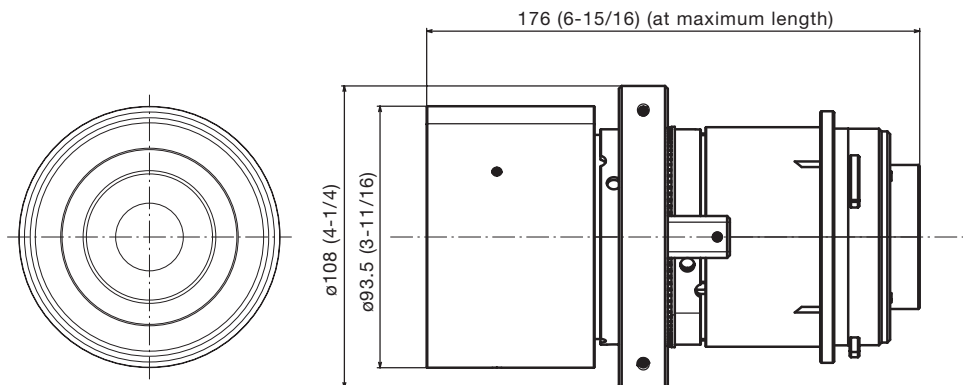

Specifications

| | |
|-------------------------|--|
| F value: | 1.7 – 2.3 |
| Focal distance (f): | 26.9 mm – 45.4 mm |
| Throw ratio: | WUXGA 1.7 - 2.8:1 for PT-MZ770/MZ670/MZ570/EZ770Z (16:10 aspect ratio) WXGA 1.7 - 2.8:1 for PT-MW730/MW630/MW530/EW730Z (16:10 aspect ratio) XGA 1.7 - 2.8:1 for PT-EX800Z (4:3 aspect ratio) |
| Dimensions (W × H × D): | 108 × 108 × 176*1 mm (4-1/4 × 4-1/4 × 6-17/32*1 inches) |
| Weight: | Approx. 0.9 kg*2 (2.0 lbs*2) |
| Applicable projector: | [GROUP A] PT-EZ570 series: PT-EZ570/EZ570L/EW630/EW630L/EX600/EX600L/EW530/EW530L/ EX500/EX500L [GROUP B] PT-EZ580 series: PT-EZ580/EZ580L/EW640/EW640L/EX610/EX610L/EW540/EW540L/ EX510/EX510L PT-EZ770Z series: PT-EZ770Z/EZ770ZL/EW730Z/EW730ZL/EX800Z/EX800ZL [GROUP C] PT-MZ670series: PT-MZ670/MZ670L/MZ570/MZ570L/MW630/MW630L/MW530/MW530L PT-MZ770series: PT-MZ770/MZ770L/MW730/MW730L |

*1 At maximum length.

*2 Average value. May dif fer depending on the actual unit.

The throw ratio is an approximate value calculated by dividing the screen width by the projection distance.

Dimensions

NOTE: Please read the projector's instruction manual for throw distances.

Weights and dimensions shown are approximate. Specifications subject to change without notice.

unit : mm (inch)

NOTE: This illustration is not drawn to scale.

Zoom lens

The illustration shows the lens attached to the projector.

unit : mm (inch)
 NOTE: This illustration is not drawn to scale.