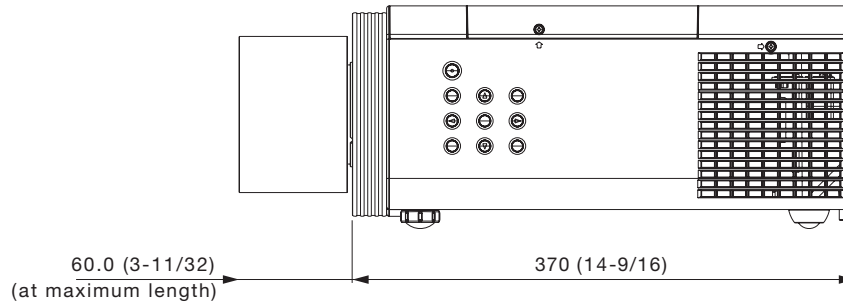

Zoom lens

The illustration shows the lens attached to the projector.

[GROUP A]

PT-EZ570 series: PT-EZ570/EZ570L/EW630/EW630L/EX600/EX600L/EW530/EW530L/EX500/EX500L