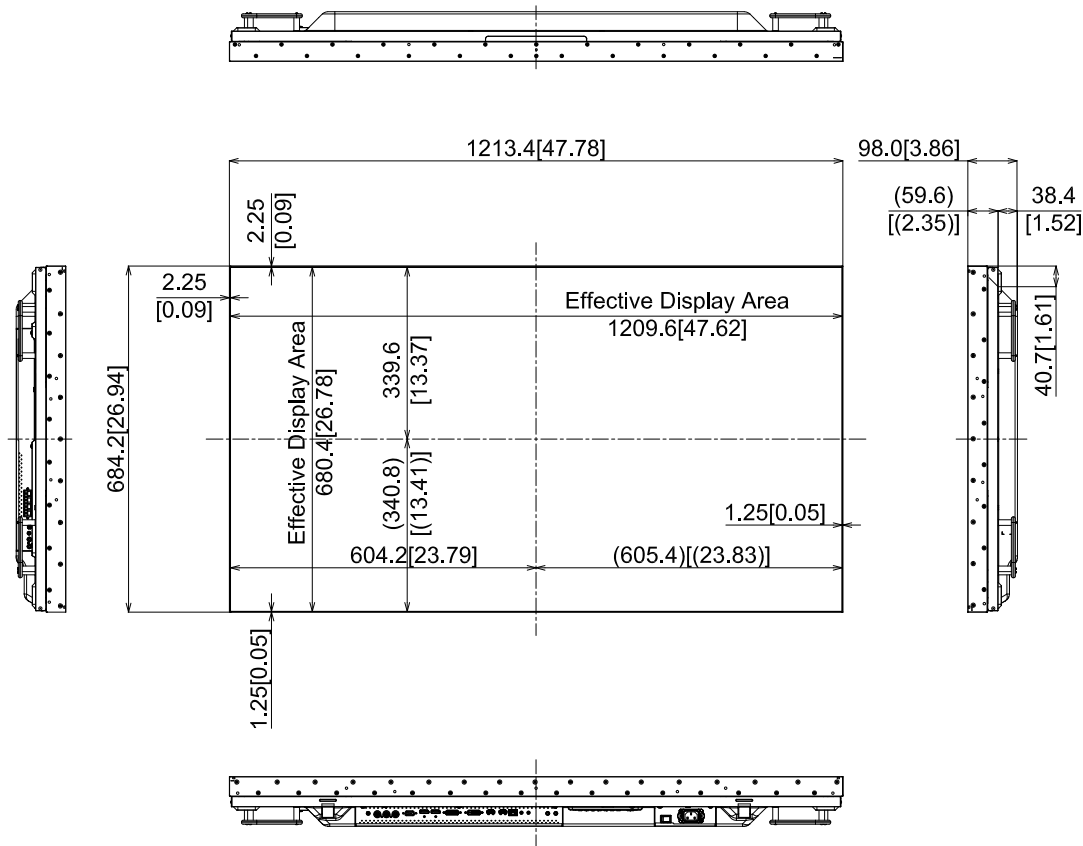

55-inch Class Video Wall Display

TH-55LFV9

5-July-2019
Unit : mm [inches]

Design and specification subject to change without notice.