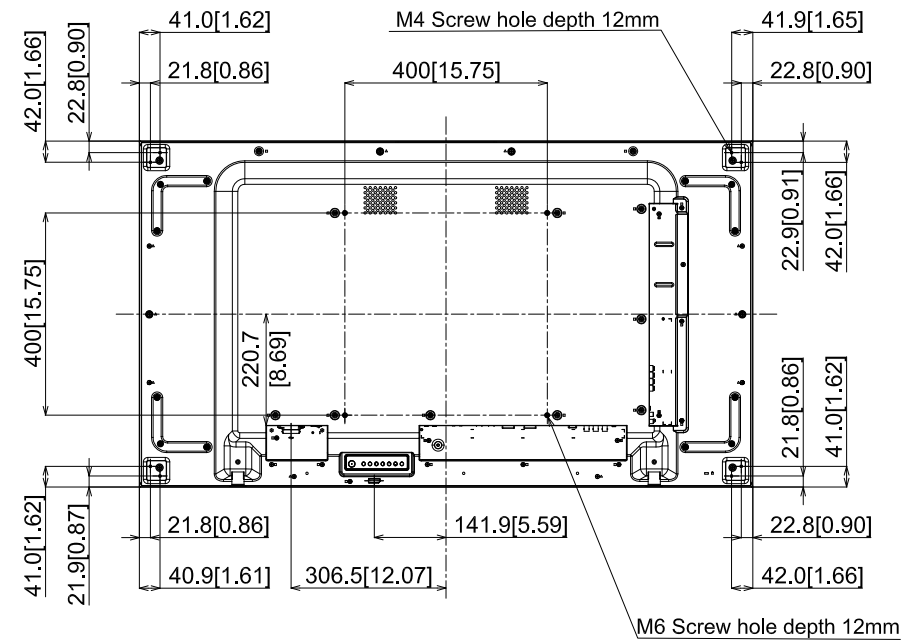

55-inch Class Video Wall Display

TH-55LFV9

5-July-2019
Unit : mm [inches]

Design and specification subject to change without notice.