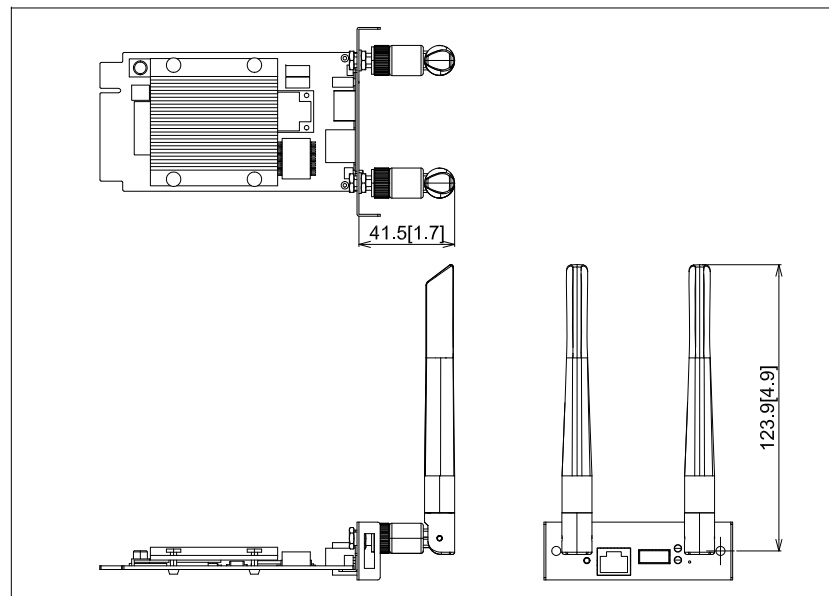

# Receiver / TY-SB01WP

Design and specification subject to change without notice.