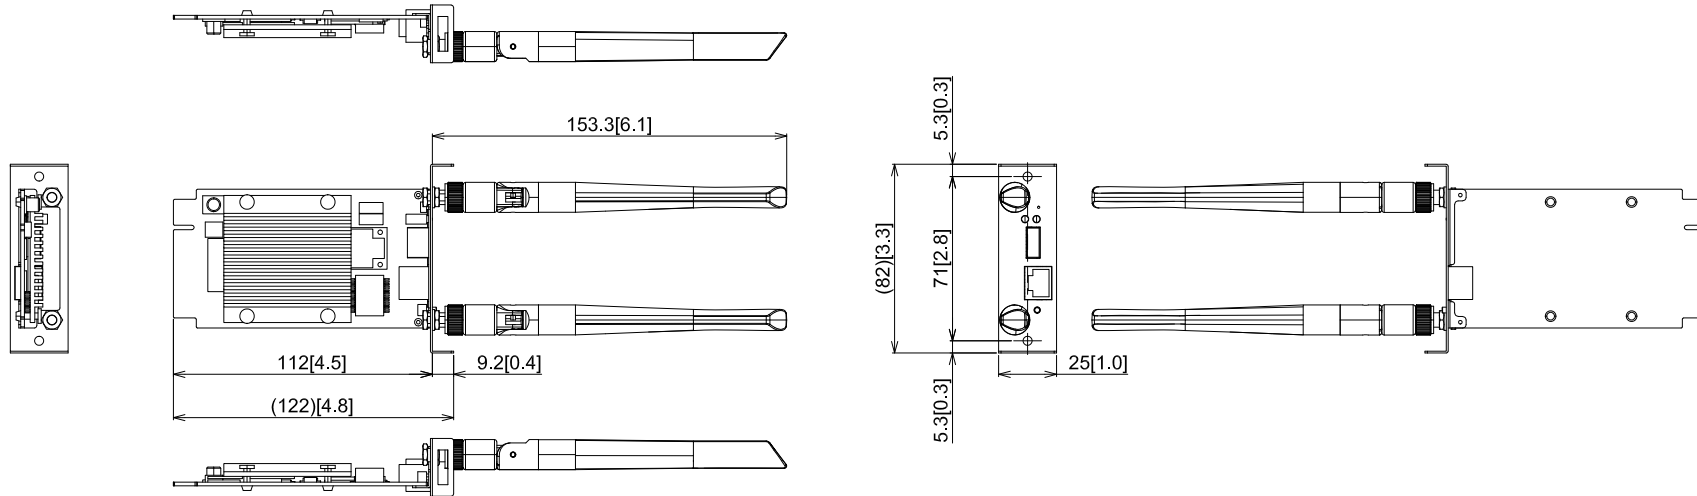

# Receiver / TY-SB01WP

Design and specification subject to change without notice.